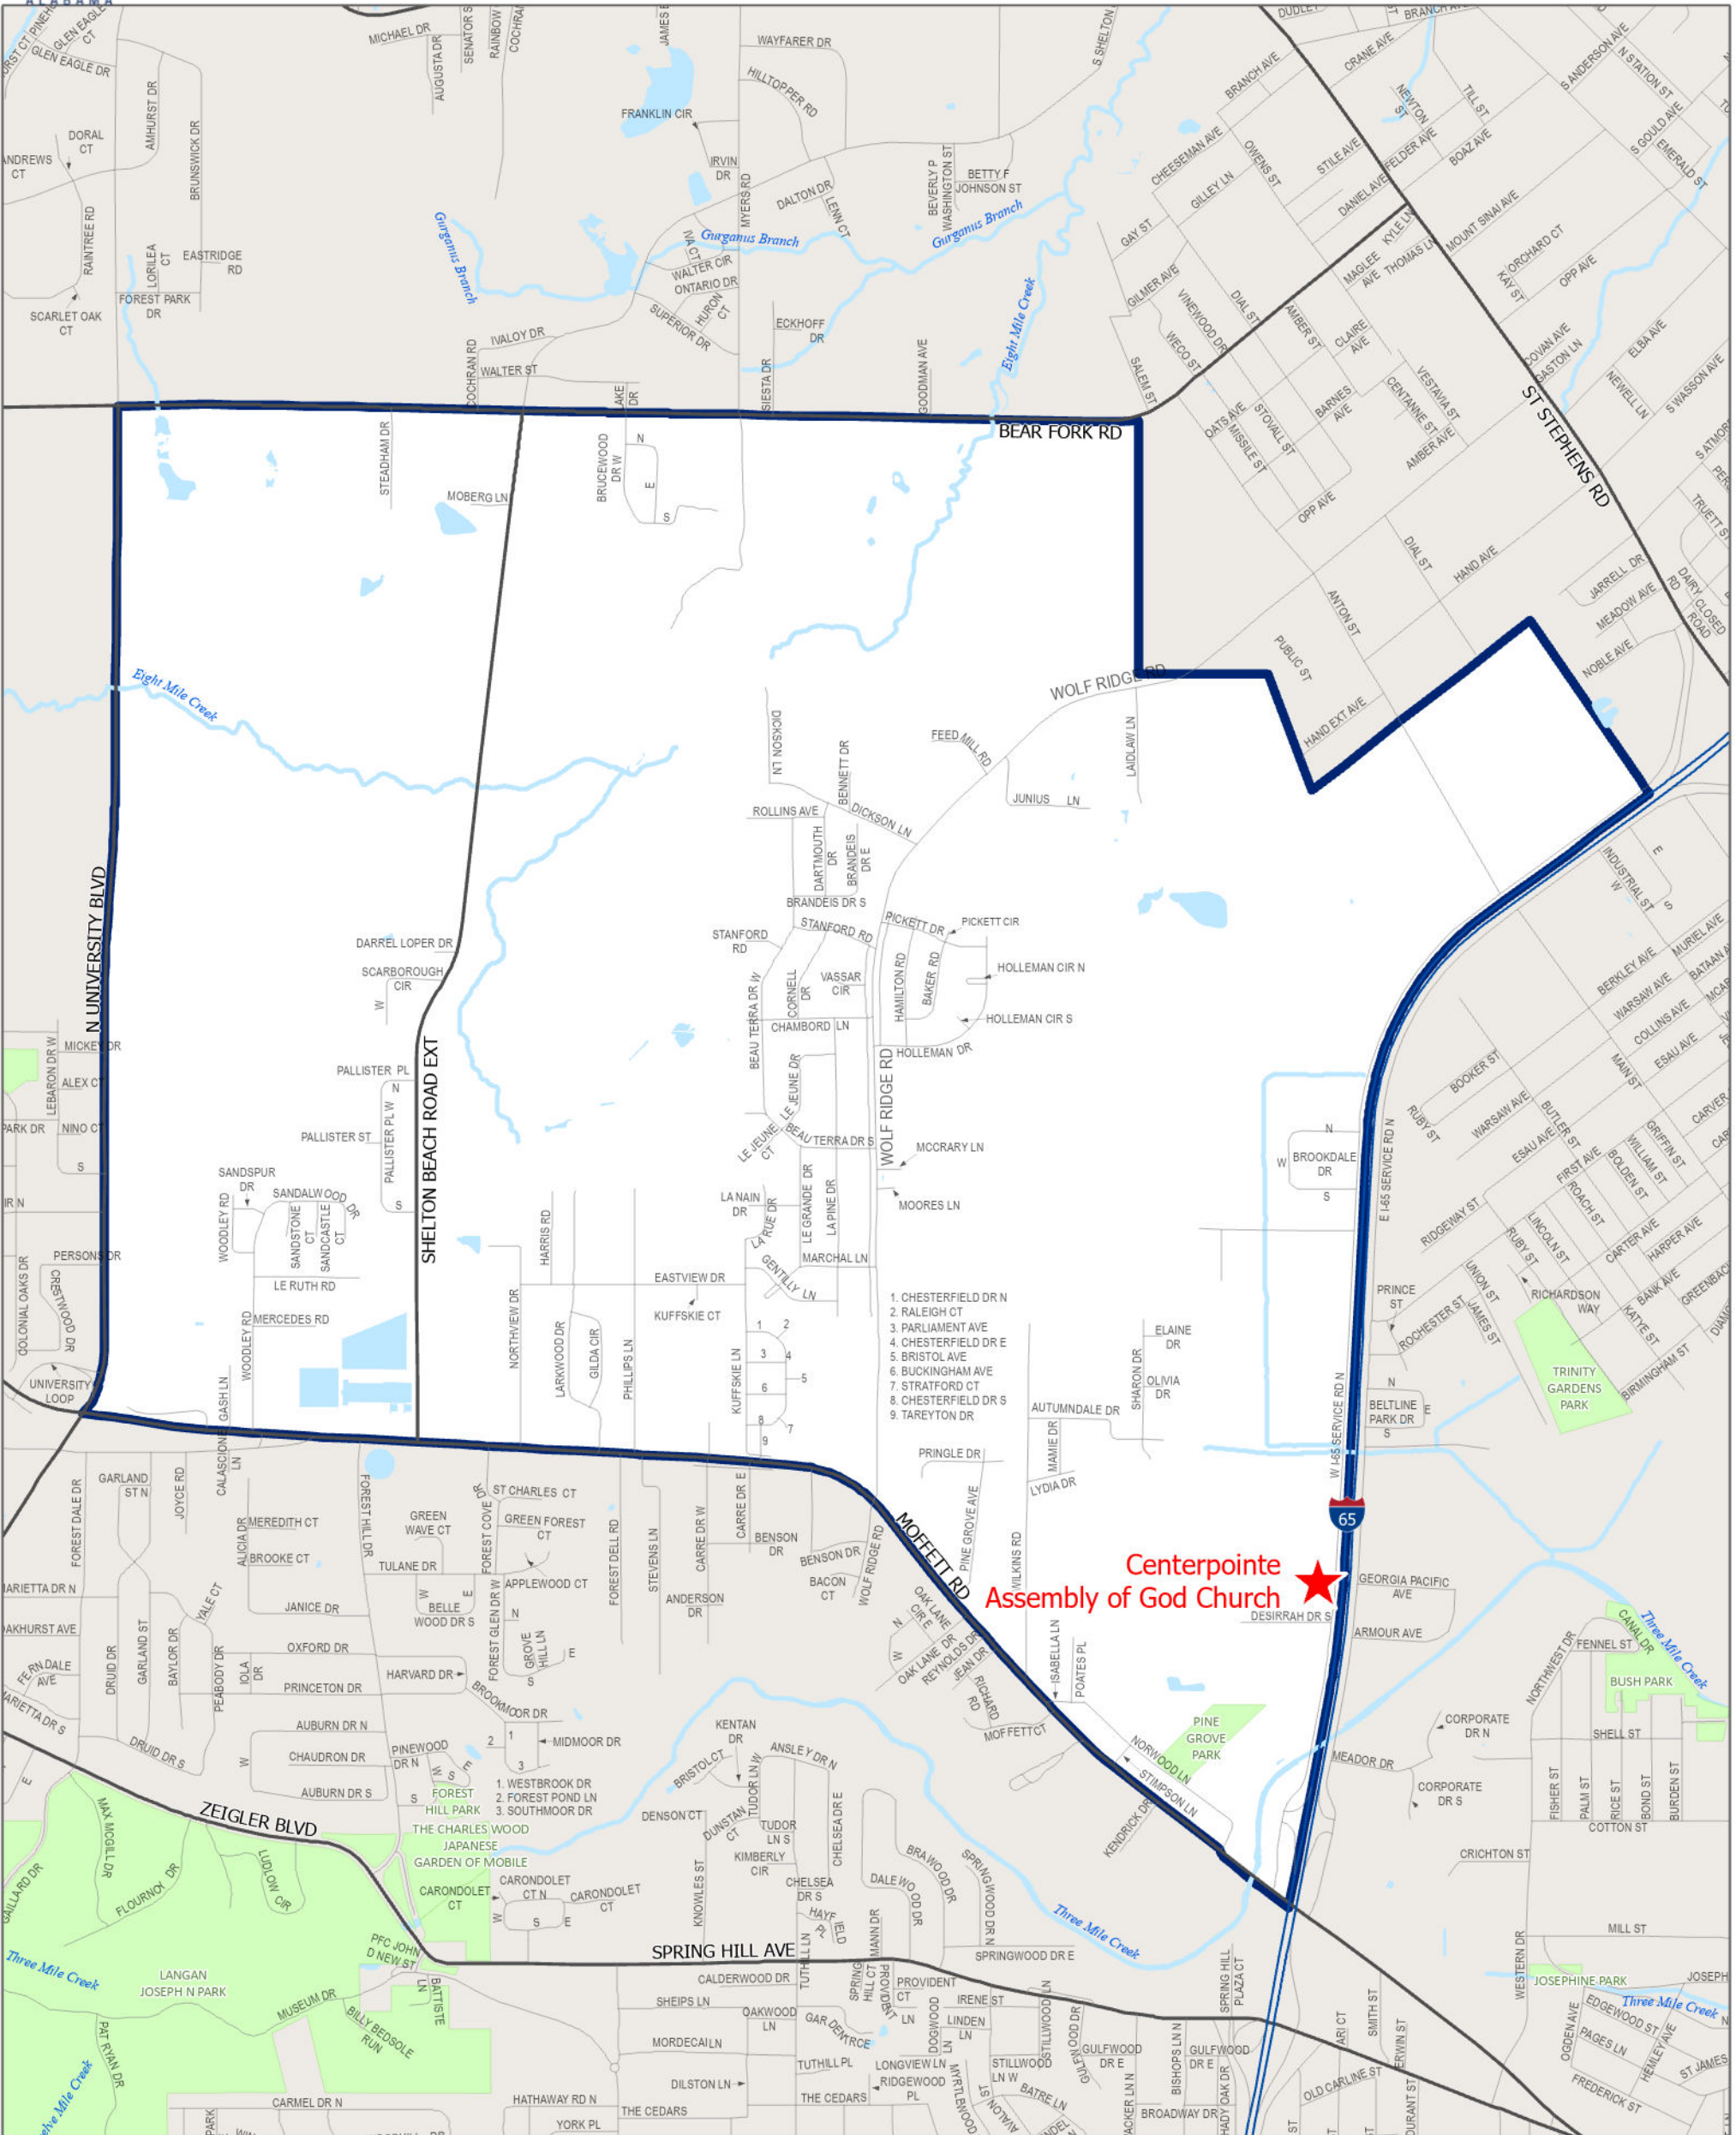

VOTING WARD 1-1

WARD	COUNCIL DISTRICT	TOTAL POPULATION	BLACK	% BLACK	WHITE	% WHITE	OTHER	% OTHER
1-1	1	3,617	3,014	83%	533	15%	70	2%
AGE 18+		18+ BLACK	18+ % BLACK	18+ WHITE	18+ % WHITE	18+ OTHER	18+ % OTHER	
2,614		2,093	80%	471	18%	50	2%	

Source: U.S. Census Bureau, Census 2020

Centerpoint Assembly of God Church
 1375 W I-65 Service Rd N
 Mobile AL 36618

Prepared by: City of Mobile GIS Department
 Create Date: 3/17/2025