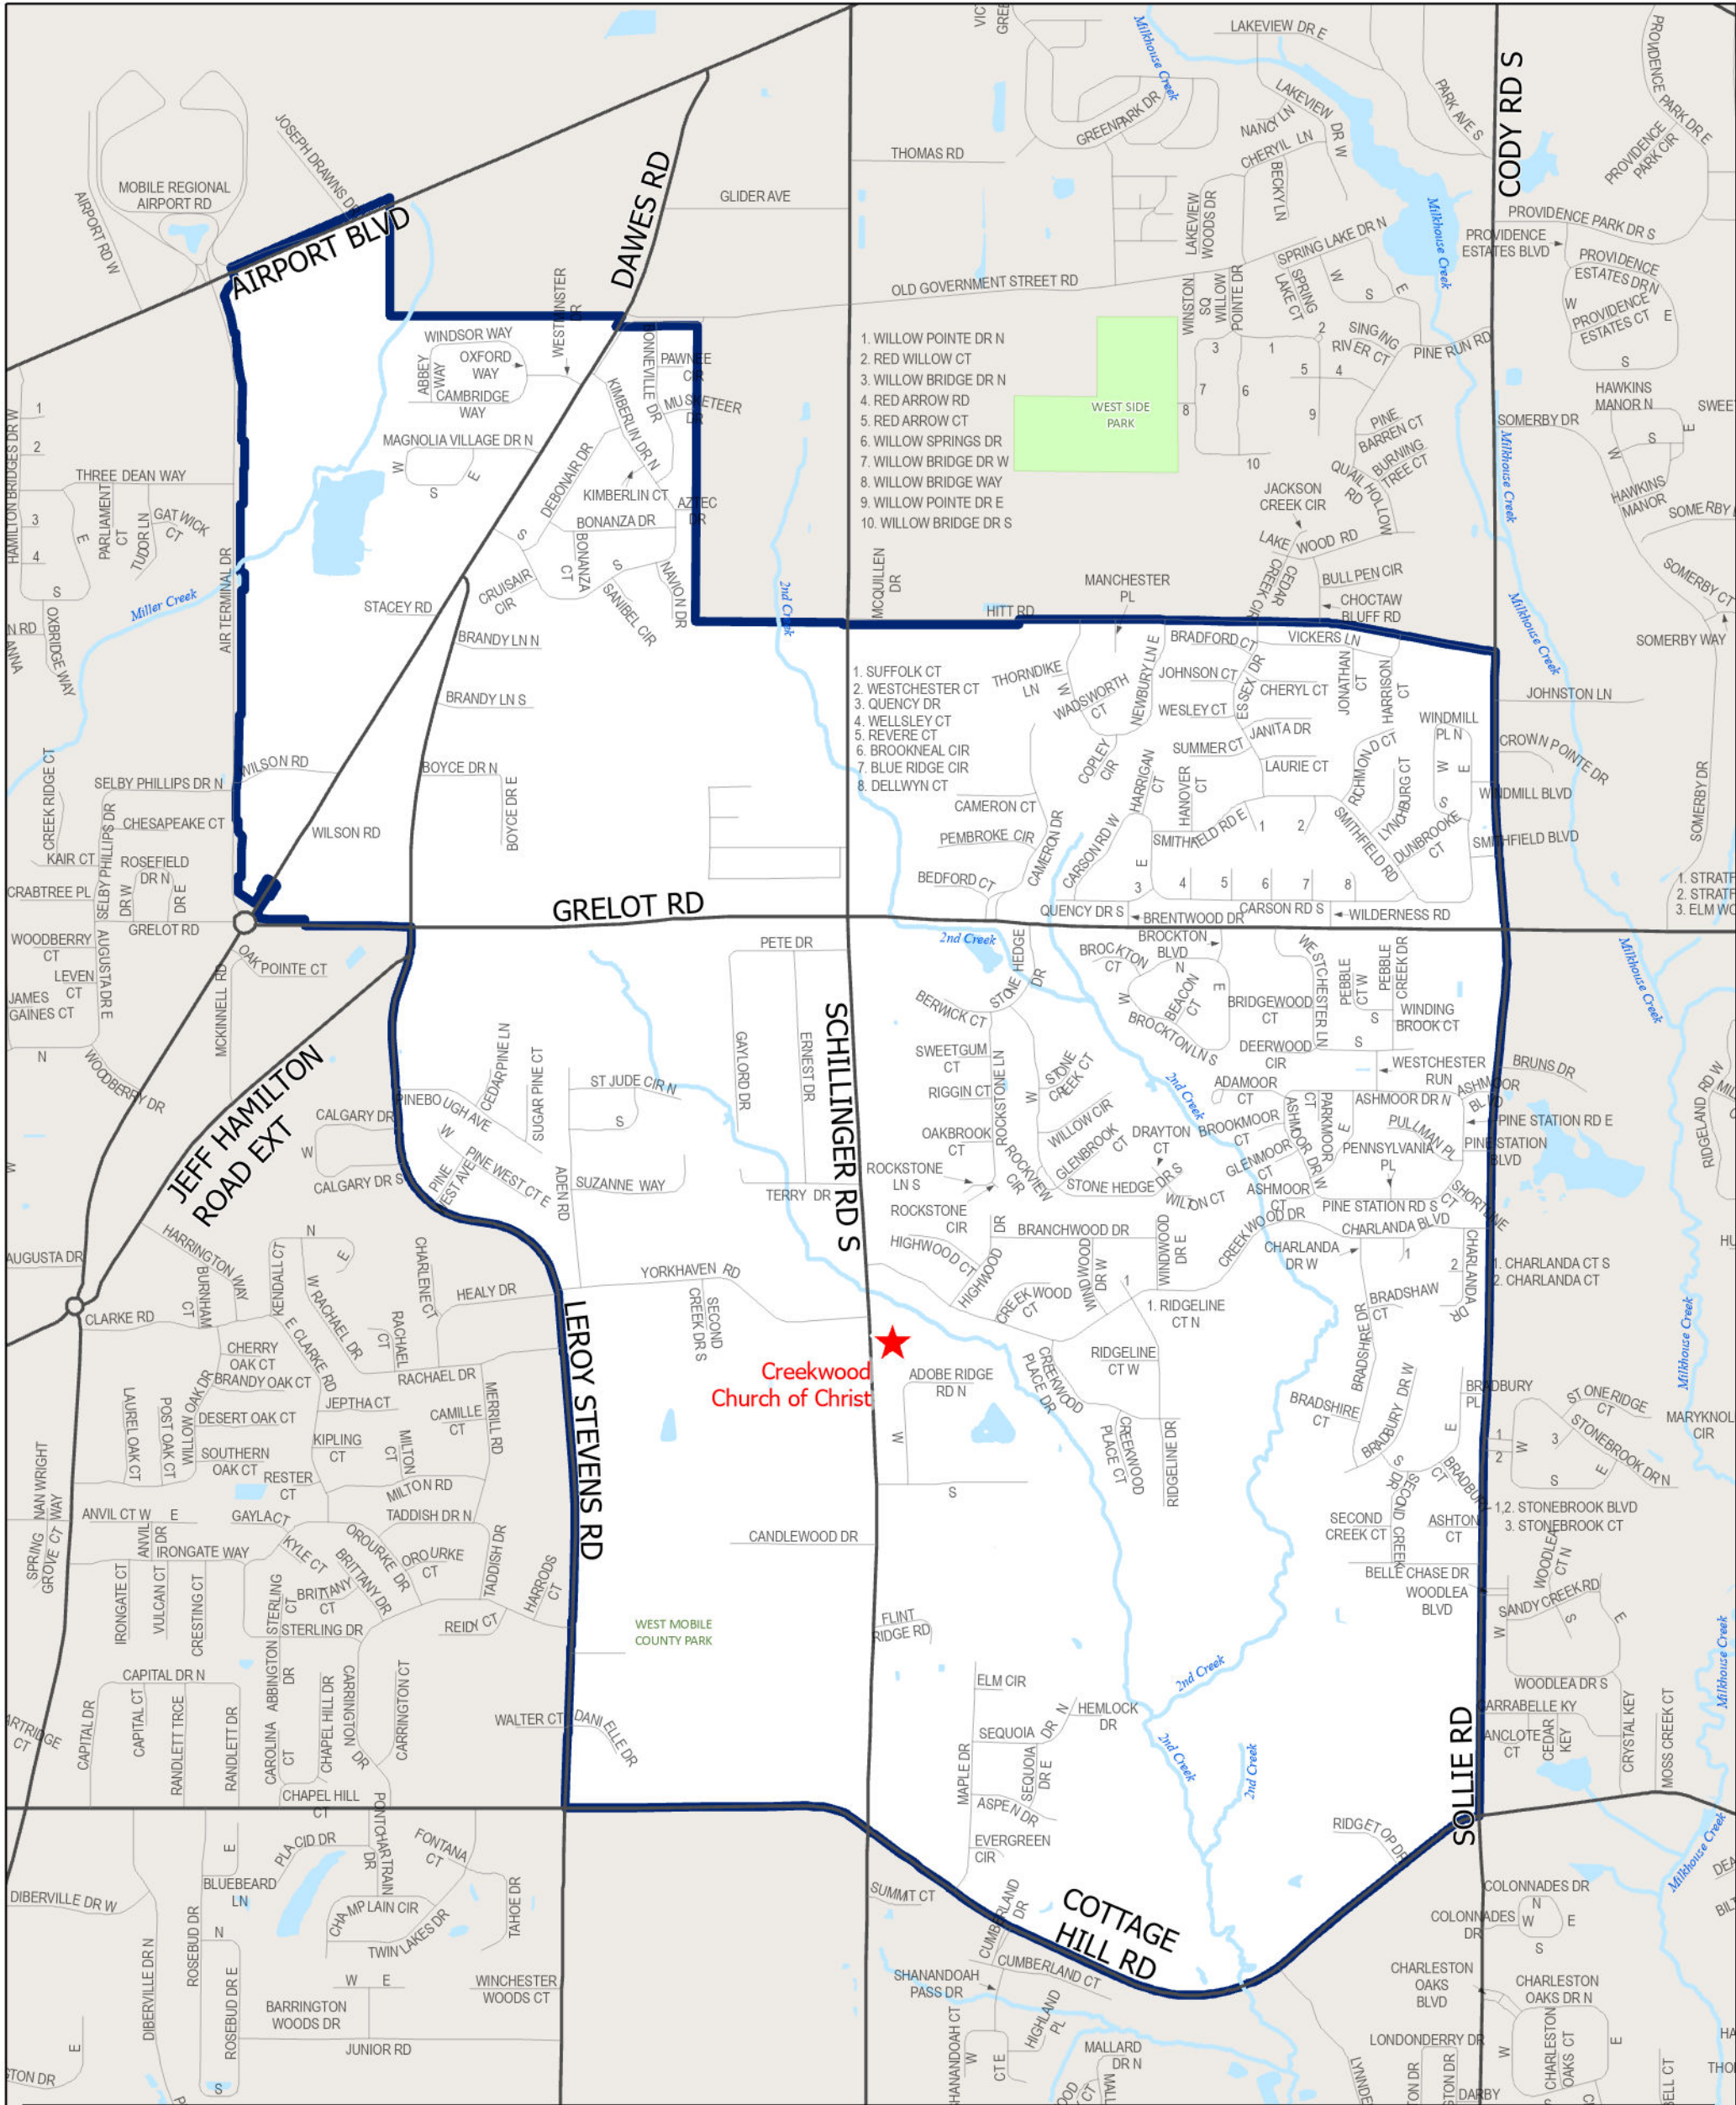

VOTING WARD 6-2

WARD	COUNCIL DISTRICT	TOTAL POPULATION	BLACK	% BLACK	WHITE	% WHITE	OTHER	% OTHER
6-2	6	8,165	1,936	24%	5,323	65%	906	11%
AGE 18+	18+ BLACK	18+ % BLACK	18+ WHITE	18+ % WHITE	18+ OTHER	18+ % OTHER		
6,317	1,339	21%	4,329	69%	649	10%		

Source: U.S. Census Bureau, Census 2020

Creekwood Church of Christ
 1901 Schillinger Rd S
 Mobile AL 36695

★ Voting Centers
 Parks
 Water
— Stream
 Wards

Prepared by: City of Mobile GIS Department
 Create Date: 3/17/2025