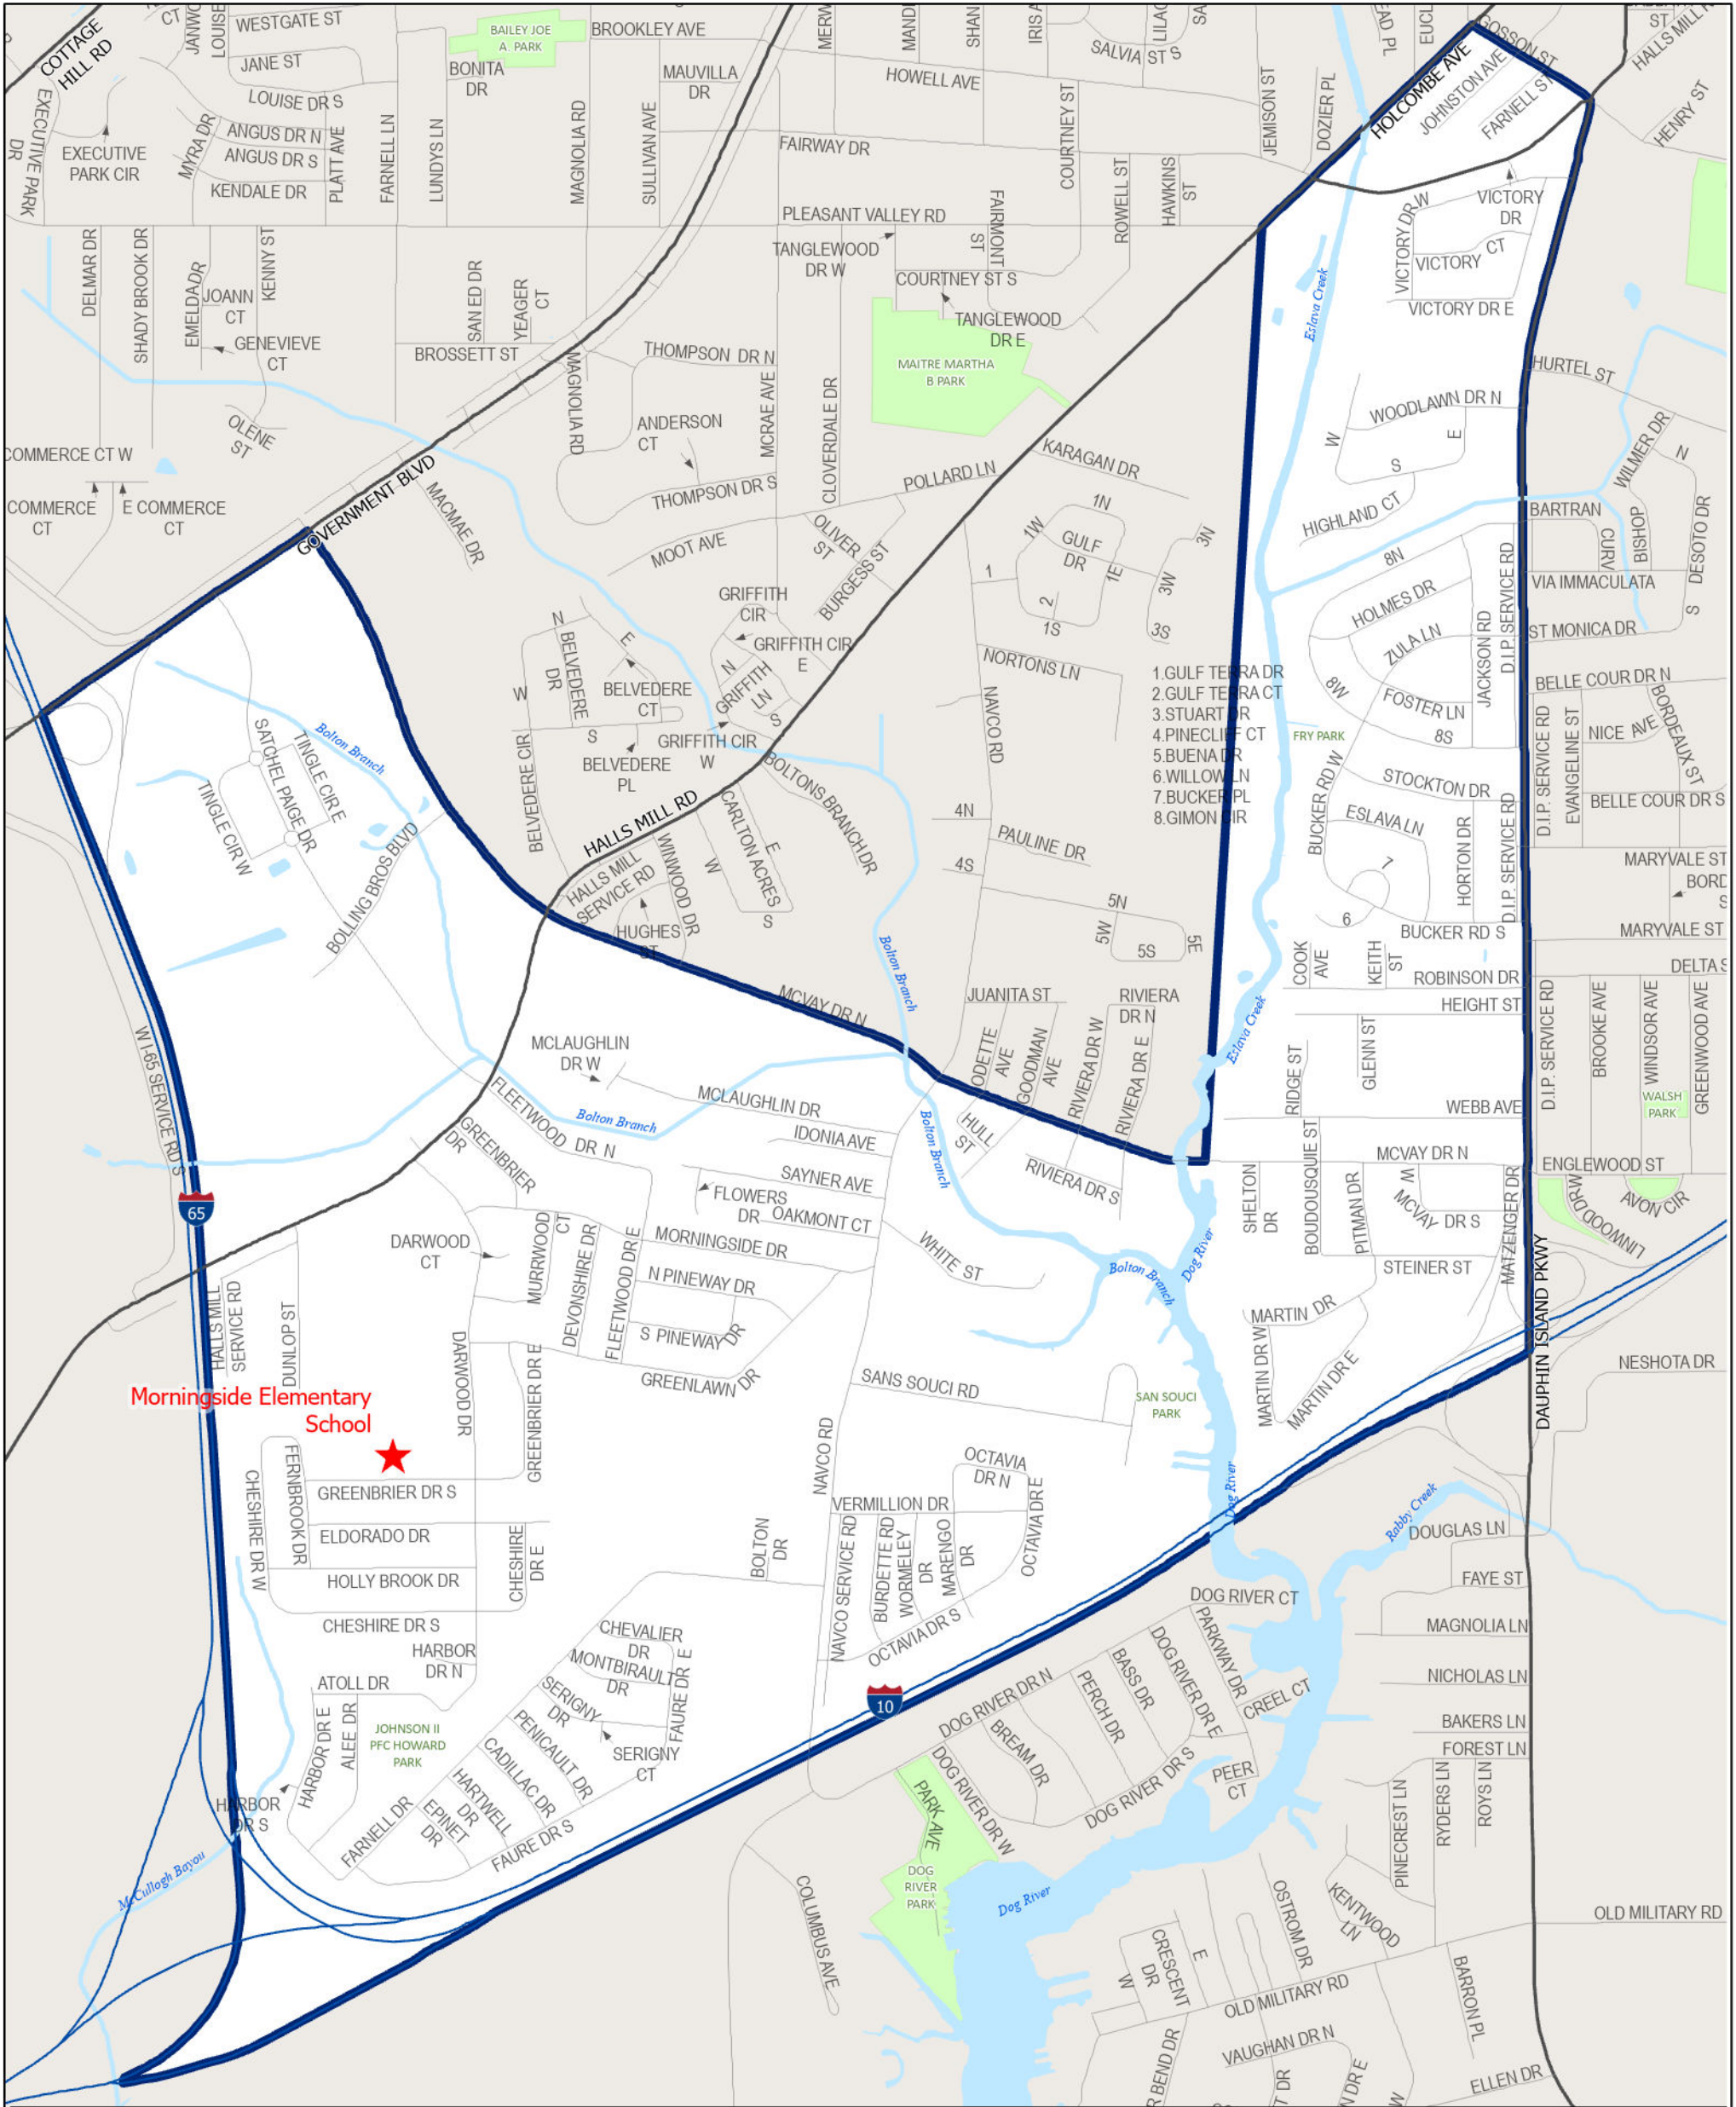

# VOTING WARD 3-2

1. GULF TERRA DR
2. GULF TERRA CT
3. STUART DR
4. PINECLIFF CT
5. BUENA DR
6. WILLOW LN
7. BUCKER PL
8. GIMON DR

Morningside Elementary School

WARD	COUNCIL DISTRICT	TOTAL POPULATION	BLACK	% BLACK	WHITE	% WHITE	OTHER	% OTHER
3-2	3	5,525	4,804	87%	563	10%	158	3%
AGE 18+	18+ BLACK	18+ % BLACK	18+ WHITE	18+ % WHITE	18+ OTHER	18+ % OTHER		
3,882	3,284	85%	496	13%	102	3%		

Source: U.S. Census Bureau, Census 2020

Morningside Elementary School  
2700 S Greenbrier Dr  
Mobile AL 36605

- Voting Centers
- Parks
- Water
- Stream
- Wards

Prepared by: City of Mobile GIS Department  
Create Date: 5/14/2025