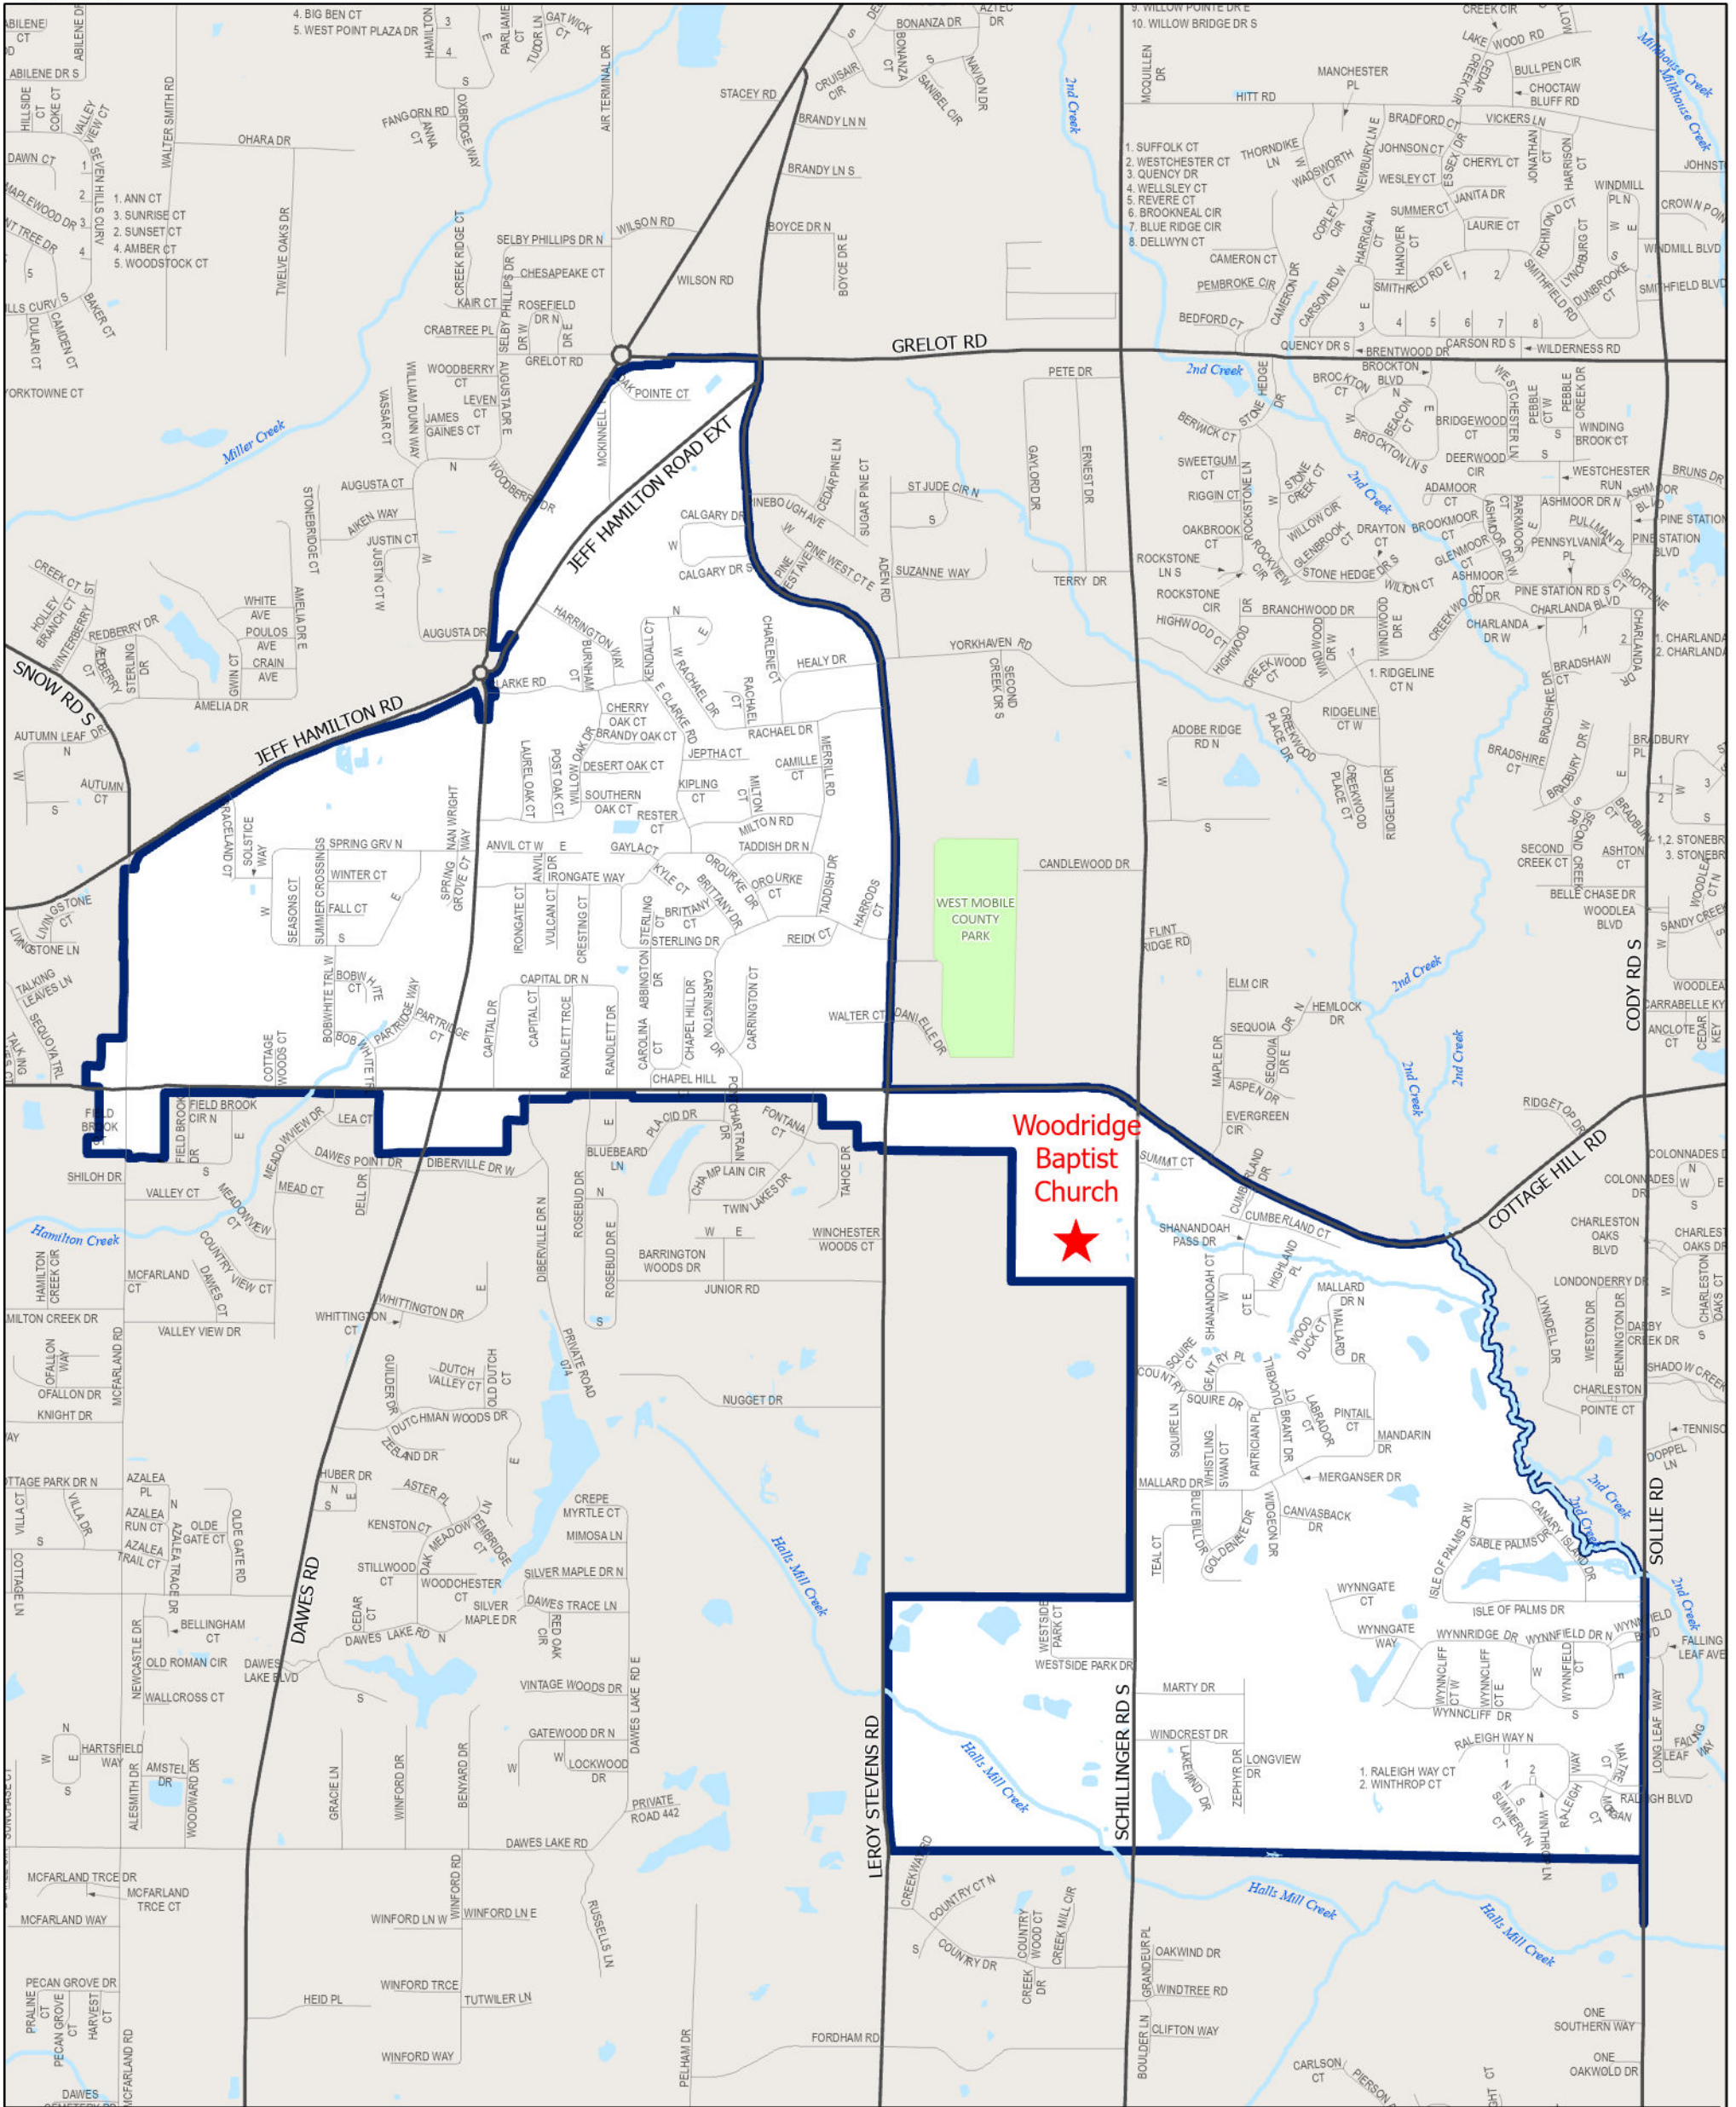

VOTING WARD 6-4

WARD	COUNCIL DISTRICT	TOTAL POPULATION	BLACK	% BLACK	WHITE	% WHITE	OTHER	% OTHER
6-4	6	6,264	1,586	25%	3,844	61%	834	13%
AGE 18+	18+ BLACK	18+ % BLACK	18+ WHITE	18+ % WHITE	18+ OTHER	18+ % OTHER		
4,787	1,087	23%	3,066	64%	634	13%		

Source: U.S. Census Bureau, Census 2020

Woodridge Baptist Church
 2700 Schillinger Rd S
 Mobile AL 36695

Voting Centers

Parks

Streams

Water

Wards

Prepared by: City of Mobile GIS Department
 Create Date: 5/21/2025